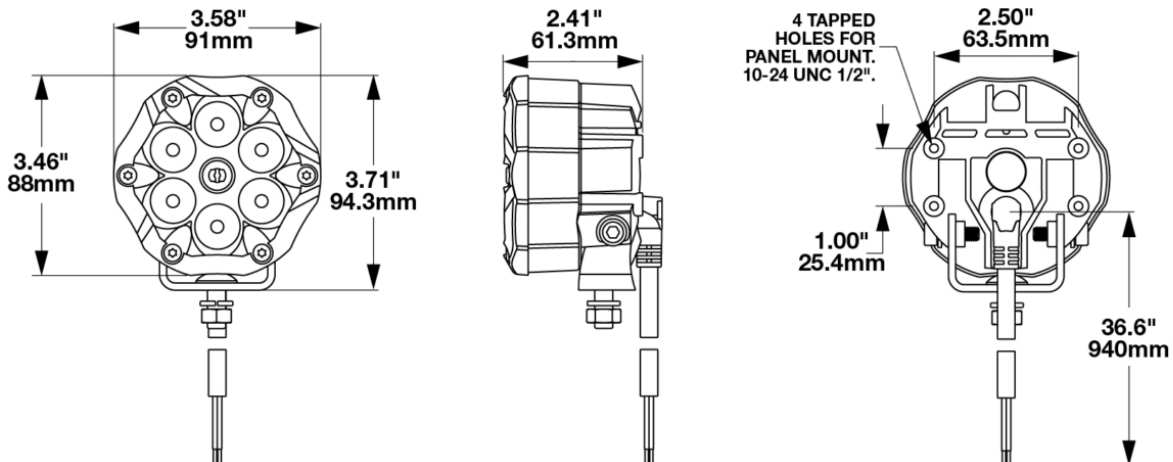

PRODUCT DIMENSIONS

Print date: 2024-08-15

© 2024 J.W. Speaker Corporation • Germantown, WI U.S.A.
www.jwspeaker.com • speaker@jwspeaker.com • 262.251.6660